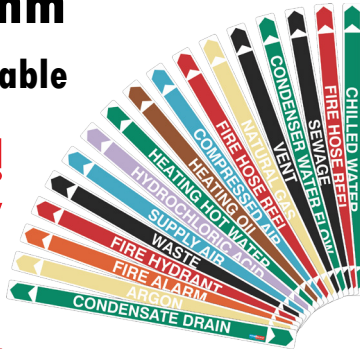

## ALL PIPEMARKERS

25mm X 380mm

- ✓ Huge Range Available

**LOWEST EVER!**

**\$8.69/Pack10**

*\*Only on stocked lines*