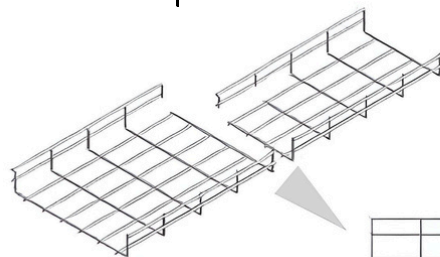

Connector Assembly Number

Nominal Width mm	08MTBJ
75	2
150	2
300	2
450	3
600	3