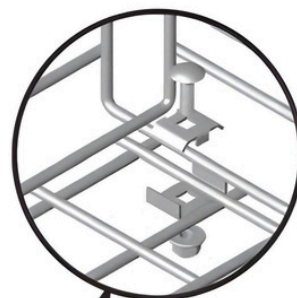

PowAMesh

Easy Access & Simple Installation

PowAMesh Accessories

Mesh Tray Quick Splice Plate
Product Code: **08MTSP**

Mesh Tray Cable Guide
Product Code: **08MTCG**

Mesh Tray Corner Splice Clip
Product Code: **08MTCSC**

Mesh Tray Bolt Joiner
Product Code: **08MTBJ**

Mesh Tray Trapeze Bracket
Product Code: **08MTTB213**

Mesh Tray Quick Hold Down Bracket
Product Code: **08MTQHDB**

Mesh Tray Hold Down Bracket
Product Code: **08MTHDB**

Mesh Tray Hanging Clip
Product Code: **08MTHC**

PowAMesh

Easy Access & Simple Installation

Connector Assembly Number

Nominal Width mm	08MTBJ
75	2
150	2
300	2
450	3
600	3

An alternative when making bends. Mainly used for smaller wire mesh trays.