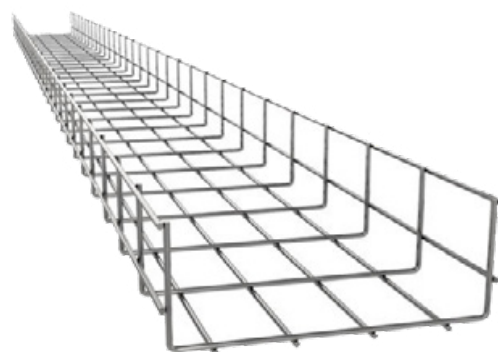

POWAGroup

PowAMesh

Easy Access & Simple Installation

PowAMesh

Easy Access & Simple Installation

Key Features

- Tested in accordance with the Nema requirements
- Flexible & lightweight solution with an open-weave design

Cable Laying Width (mm)

Product Code

75mm x 3 mtrs

08MCT75

150mm x 3 mtrs

08MCT150

300mm x 3 mtrs

08MCT300

450mm x 3 mtrs

08MCT450

600mm x 3 mtrs

08MCT600

Load in kg/m per support centres (mm):

Span	1500mm	2000mm	2500mm	3000mm
Load Rating	111kg/m	62kg/m	40kg/m	27.87kg/m
Deflection	22mm	29mm	41mm	51mm

The data displayed is based on physical test results of a 600 wide section and may vary for other widths. The Deflections have been provided as a guide based on continuous spans, and cannot be applied to end spans. Data provided assumes that the installation will be carried out in accordance with Nema VE2. Non compliance may affect the overall product performance.