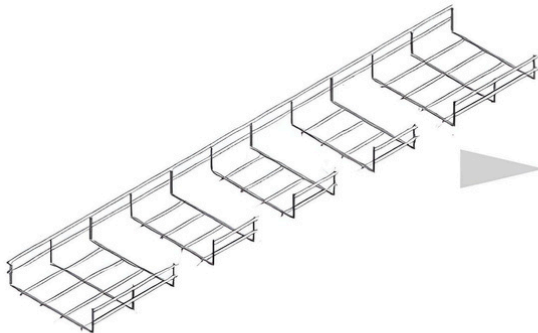

PowAMesh

Easy Access & Simple Installation

Connector Assembly Number

Nominal Width mm	08MTBJ
75	2
150	2
300	2
450	3
600	3