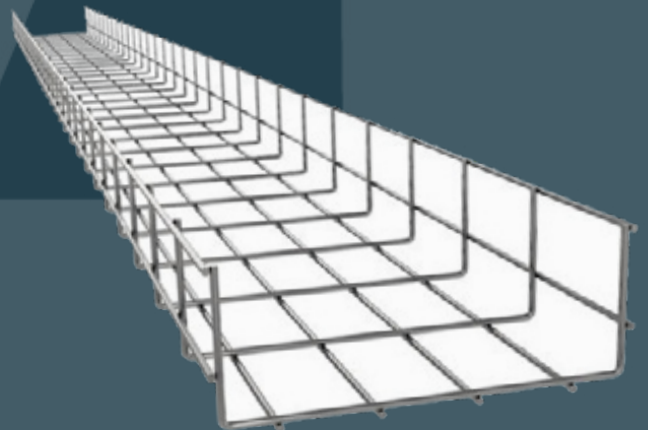

POWAGroup

PowAMesh

Easy Access & Simple Installation

PowAMesh

Easy Access & Simple Installation

Key Features

- Tested in accordance with the Nema requirements
- Flexible & lightweight solution with an open-weave design

Cable Laying Width (mm)

Product Code

75mm x 3 mtrs

08MCT75

150mm x 3 mtrs

08MCT150

300mm x 3 mtrs

08MCT300

450mm x 3 mtrs

08MCT450

600mm x 3 mtrs

08MCT600

Load in kg/m per support centres (mm):

Span	1500mm	2000mm	2500mm	3000mm
Load Rating	111kg/m	62kg/m	40kg/m	27.87kg/m
Deflection	22mm	29mm	41mm	51mm

The data displayed is based on physical test results of a 600 wide section and may vary for other widths. The Deflections have been provided as a guide based on continuous spans, and cannot be applied to end spans. Data provided assumes that the installation will be carried out in accordance with Nema VE2. Non compliance may affect the overall product performance.