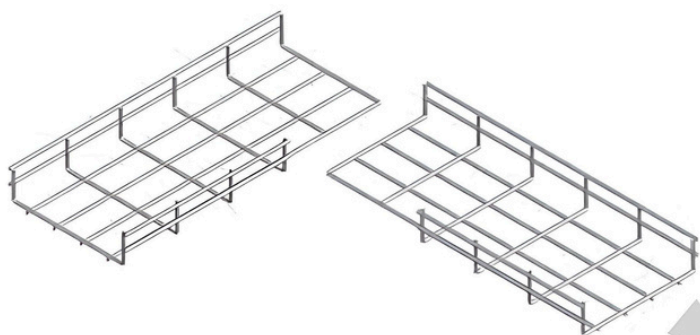

450mm x 3 mtrs

08MCT450

600mm x 3 mtrs

08MCT600

Load in kg/m per support centres (mm):

Span	1500mm	2000mm	2500mm	3000mm
Load Rating	111kg/m	62kg/m	40kg/m	27.87kg/m
Deflection	22mm	29mm	41mm	51mm

The data displayed is based on physical test results of a 600 wide section and may vary for other widths. The Deflections have been provided as a guide based on continuous spans, and cannot be applied to end spans. Data provided assumes that the installation will be carried out in accordance with Nema VE2. Non compliance may affect the overall product performance.

PowAMesh

Easy Access & Simple Installation

PowAMesh Accessories

Mesh Tray Quick Splice Plate
Product Code: **08MTSP**

Mesh Tray Cable Guide
Product Code: **08MTCG**

Mesh Tray Corner Splice Clip
Product Code: **08MTCSC**

Mesh Tray Bolt Joiner
Product Code: **08MTBJ**

Mesh Tray Trapeze Bracket
Product Code: **08MTTB213**

Mesh Tray Quick Hold Down Bracket
Product Code: **08MTQHDB**

Mesh Tray Hold Down Bracket
Product Code: **08MTHDB**

Mesh Tray Hanging Clip
Product Code: **08MTHC**

PowAMesh

Easy Access & Simple Installation

Connector Assembly Number

Nominal Width mm	08MTBJ
75	2
150	2
300	2
450	3
600	3

An alternative when making bends. Mainly used for smaller wire mesh trays.