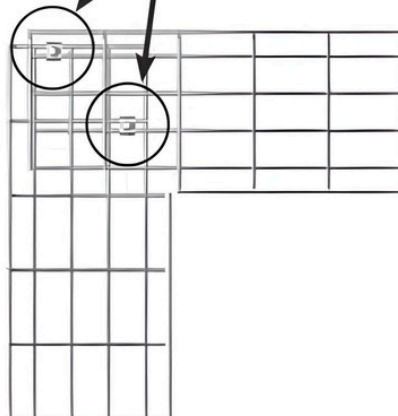

PowAMesh

Easy Access & Simple Installation

PowAMesh Accessories

Mesh Tray Quick Splice Plate
Product Code: **08MTSP**

Mesh Tray Cable Guide
Product Code: **08MTCG**

Mesh Tray Corner Splice Clip
Product Code: **08MTCSC**

Mesh Tray Bolt Joiner
Product Code: **08MTBJ**

Mesh Tray Trapeze Bracket
Product Code: **08MTTB213**

Mesh Tray Quick Hold Down Bracket
Product Code: **08MTQHDB**

Mesh Tray Hold Down Bracket
Product Code: **08MTHDB**

Mesh Tray Hanging Clip
Product Code: **08MTHC**

PowAMesh

Easy Access & Simple Installation

Connector Assembly Number

Nominal Width mm	08MTBJ
75	2
150	2
300	2
450	3
600	3

An alternative when making bends. Mainly used for smaller wire mesh trays.