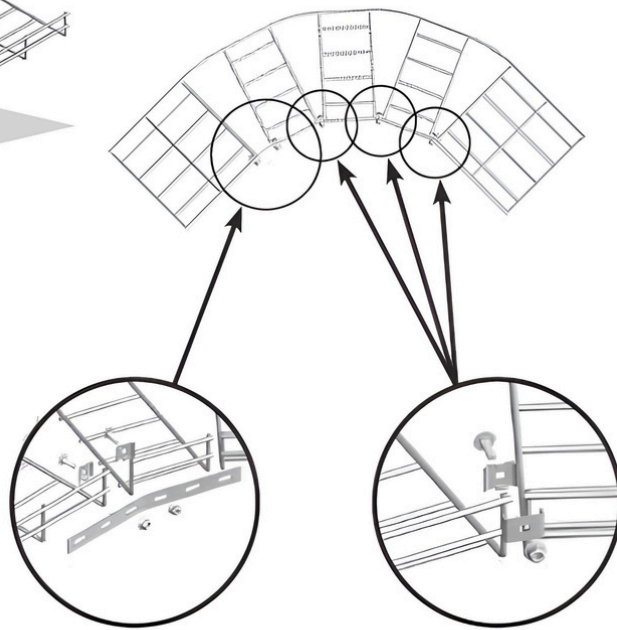

Mesh Tray Hanging Clip
Product Code: **08MTHC**

PowAMesh

Easy Access & Simple Installation

Connector Assembly Number

Nominal Width mm	08MTBJ
75	2
150	2
300	2
450	3
600	3

An alternative when making bends. Mainly used for smaller wire mesh trays.

Finish:

H - Hot Dip Galvanised
(made to order)

PG - Pregal

Note - Powder coating and special finishes on request against firm orders only and are non returnable.

PowAMesh

Easy Access & Simple Installation

Connector Assembly Number

Nominal Width mm	08MTBJ
75	2
150	2
300	2
450	3
600	3

Connector Assembly Number

Nominal Width mm	08MTBJ
75	2
150	2
300	2
450	3
600	3