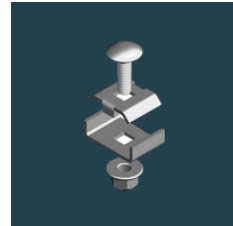

PowAMesh

Easy Access & Simple Installation

PowAMesh Accessories

Mesh Tray Quick Splice Plate
Product Code: **08MTSP**

Mesh Tray Cable Guide
Product Code: **08MTCG**

Mesh Tray Corner Splice Clip
Product Code: **08MTCSC**

Mesh Tray Bolt Joiner
Product Code: **08MTBJ**

Mesh Tray Trapeze Bracket
Product Code: **08MTTB213**

Mesh Tray Quick Hold Down Bracket
Product Code: **08MTQHDB**

Mesh Tray Hold Down Bracket
Product Code: **08MTHDB**

Mesh Tray Hanging Clip
Product Code: **08MTHC**

PowAMesh

Easy Access & Simple Installation

Connector Assembly Number

Nominal Width mm	08MTBJ
75	2
150	2
300	2
450	3
600	3

An alternative when making bends. Mainly used for smaller wire mesh trays.