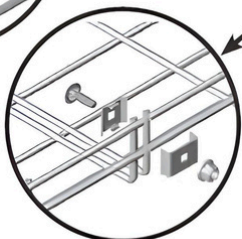

Connector Assembly Number

Nominal Width mm	08MTBJ
75	2
150	2
300	2
450	3
600	3