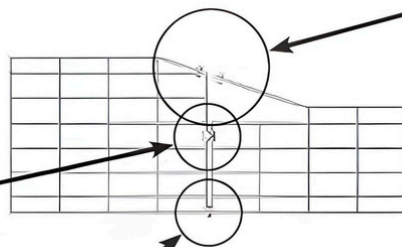

Connector Assembly Number

Nominal Width mm	08MTBJ
75	2
150	2
300	2
450	3
600	3