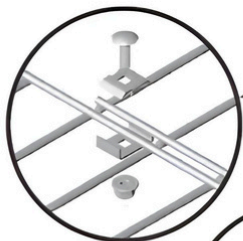

Connector Assembly Number

Nominal Width mm	08MTBJ
75	2
150	2
300	2
450	3
600	3