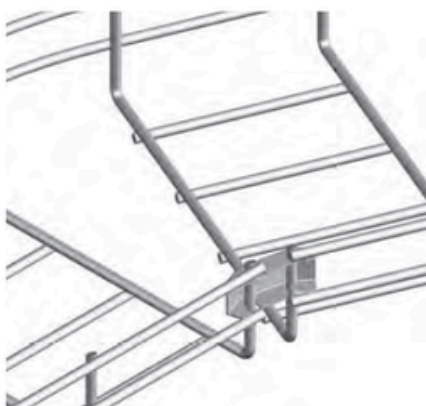

Note - Powder coating and special finishes on request against firm orders only and are non returnable.